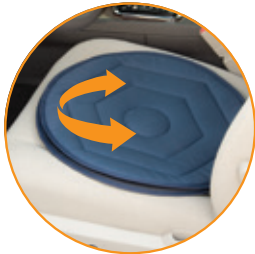

# EZ SWIVEL SEAT CUSHION™

PRODUCT #3033

ALSO AVAILABLE IN THE AUTO MOBILITY COMBO PACK #3033

### FEATURES

NON-SLIP BASE

SOFT PADDED CUSHION

EASY TO ROTATE LEGS AND LOWER BODY

UNIVERSAL - FITS MOST ANY SEAT

SWIVELS 360°

### SPECIFICATIONS

- Weight Capacity: 350 lbs.
- Car Types: Universal Fit
- Color: Blue