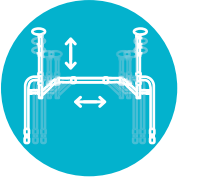

EZ STAND-N-GO™

PRODUCT #2200

FEATURES

SUPPORTS UP TO 300 LBS

FITS ON TOP OR UNDER CUSHION OF COUCH, CHAIR, OR RECLINER

UNIVERSAL - FITS MOST ANY COUCH, CHAIR, OR RECLINER

PROVIDES ASSISTANCE IN AND OUT OF COUCH OR CHAIR

ADJUSTABLE IN HEIGHT AND DEPTH

ERGONOMIC HANDLES FOR EXTRA COMFORT

SPECIFICATIONS

- **Chair Type:** Fully adjustable to fit most couches, chairs, and recliners
- **Handle Height From Floor:** Adjustable from 22" - 32"
- **Width Between Handles:** Adjustable from 19" - 26"
- **Base Dimensions:** Adjustable Depth 23" - 26" & Adjustable Width 19" - 26"
- **Tube Diameter:** 1"
- **Product Dimensions:** 23" - 26" x 19" - 26" x 22" - 32" 8.5 lbs
- **Package Dimensions:** 21" x 12.5" x 5.5" 8.5 lbs
- **Case of 5 Dimensions:** 5.5" x 21.25" x 12.5" 42.5 lbs